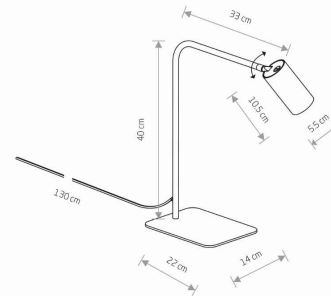

LUMINAIRE MODEL

**MONO
7713**

CATALOGUE GROUP
COUNTRY OF ORIGIN

**KATALOG 2022
MADE IN POLAND**

LIGHT SOURCE **GU10**
 LIGHT SOURCES TYPE **Replaceable**
 MAXIMUM WATTAGE **10W only LED**
 LAMP INCLUDES SOURCE OF LIGHT **No**
 NUMBER OF LIGHT SOURCES **1**
 IP **IP20**
Interior use

PACKAGE DIMENSIONS (L/W/H) **43cm/35cm/6.5cm**
 NET/GROSS WEIGHT **1.59kg/1.84kg**
 ASSEMBLY METHOD **Free-standing product**
 LEADING/SUPPLEMENTARY COLOR **White,Gold**
 MATERIALS **Painted steel,Plastic ABS**
 STYLE **Modern**
 ELECTRICAL SECURITY CLASS **II**
 POWER SUPPLY **220-230V/50/60Hz**

DIMENSIONS

5 903139771399