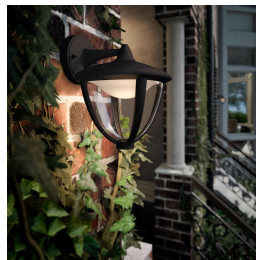

Warm white light

Light can have different colour temperatures, indicated in units called Kelvin (K). Lamps with a low Kelvin value produce a warm, more cosy light, while those with a higher Kelvin value produce a cool, more energising light. This Philips lamp offers warm white light for a cosy atmosphere.