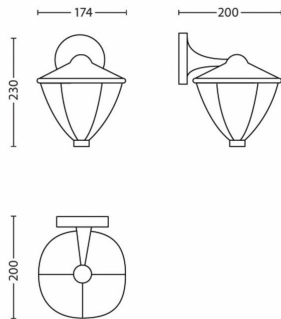

PHILIPS

Wall light

myGarden

Robin

black

LED

15471/30/16