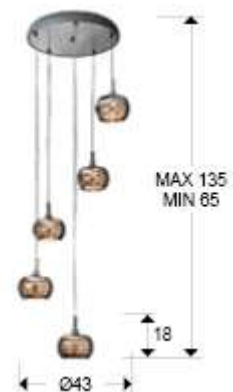

Arian 193364D

Pendants

Lamp of 5 lights made of steel, bright finish. Shimmered glass shades with crystal beads stripes inside. DIMMABLE. Remote control included.

This product includes a dimmer receiver and an RF remote control. -This item includes 5 G9 LED 4.5W. DIMABLE

GENERAL INFORMATION

Catalogue: I38 Iluminación
Page: 242
EAN Code: 8435435323646
Type: Pendants
Collection: Arian

SIZES

Sizes: \varnothing 43.0 \downarrow 120.0 cm
Height when installed: 65.0/ max. 135.0 cm
Weight: 3.9 Kg

SIZES WITH PACKAGING

Weight: 4.9 Kg
Volume: 0.0410m³
Sizes: \leftrightarrow 43.0 \downarrow 22.0 \nearrow 43.0 cm

TECHNICAL INFORMATION

Energy class: A+
IP protection: IP 20
Electric class: Class 1
Maximum power: 5x42W
Voltage: 220/240 V
Frequency: 50 Hz
Dimmable: YES
Regulation: REMOTE CONTROL

ADDITIONAL INFORMATION

Material: Metal and glass
Finish: Chromed, shimmered and clear
Assembling time by customer: 5 min