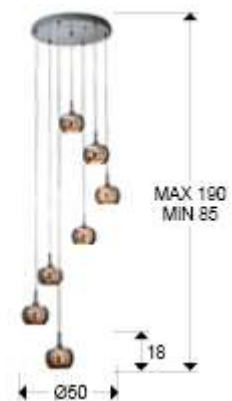

## Arian

193453D

### Pendants

Lamp of 7 lights made of steel, bright finish. Shimmered glass shades with crystal beads stripes inside. DIMMABLE. Remote control included.

This product includes a dimmer receiver and an RF remote control. -This item includes 7 G9 LED 4.5W. DIMABLE

## SIZES

Sizes: Ø 50.0 ↓ 170.0 cm  
Height when installed: 85.0/ max. 190.0 cm  
Weight: 5.5 Kg

## SIZES WITH PACKAGING

Weight: 6.9 Kg  
Volume: 0.0640m<sup>3</sup>  
Sizes: ↔ 51.0 ↓ 26.0 ↗ 48.0 cm

---