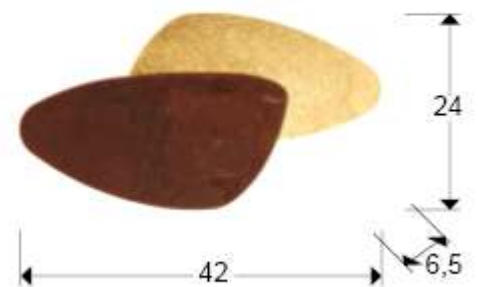

SIZES

Sizes: ↔ 42.0 ↓ 24.0 ↘ 6.5 cm
Weight: 0.9 Kg

SIZES WITH PACKAGING

Weight: 1.3 Kg
Volume: 0.0250m³
Sizes: ↔ 52.0 ↓ 14.0 ↘ 34.0 cm