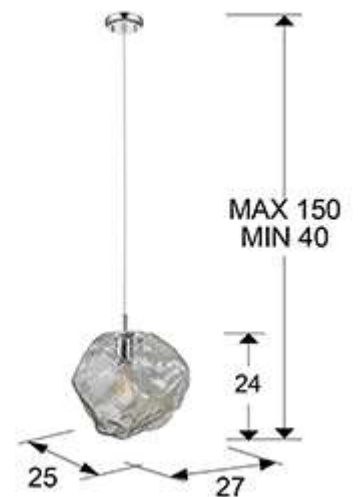

Petra 213111

1 Light Pendants

Recommended product

Lamp of 1 light, made of metal, chrome finish. Large glass shade in light smoke tonality. Adjustable in length.

.This item includes 1 E27 LED 8W. DIMABLE This lamp is supplied with GRAVITY TOGGLES, to improve ceiling fixing.

GENERAL INFORMATION

Catalogue: i42 Iluminación
Page: 229
EAN Code: 8435435328573
Type: 1 Light Pendants
Collection: Petra

SIZES

Sizes: ↔ 27.0 ↓ 29.0 ↗ 25.0 cm
Height when installed: 40.0/ max. 150.0 cm
Weight: 1.7 Kg

SIZES WITH PACKAGING

Weight: 2.6 Kg
Volume: 0.0450m³
Sizes: ↔ 32.0 ↓ 44.0 ↗ 32.0 cm

TECHNICAL INFORMATION

Energy class: A+
IP protection: IP 20
Electric class: Class 1
Maximum power: 40W
Voltage: 220/240 V
Frequency: 50/60 Hz

ADDITIONAL INFORMATION

Material: Metal, glass
Finish: Chromed, light smoke
Assembling time by customer: 5 min
Cable colour: clear