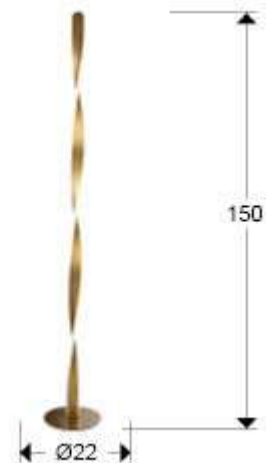

Twist

219213

Floor lamps

Floor lamp made of metal with a brushed gold finish. Opal silicone diffuser. 40W, 2600lm, 3000k

GENERAL INFORMATION

Catalogue: i42 Iluminación
Page: 79
EAN Code: 8435435338855
Type: Floor lamps
Collection: Twist

SIZES

Sizes: Ø 22.0 ↑ 150.0 cm
Weight: 2.7 Kg

SIZES WITH PACKAGING

Weight: 4.2 Kg
Volume: 0.0630m³
Sizes: ↔ 154.0 ↑ 14.0 ↗ 29.0 cm

TECHNICAL INFORMATION

IP protection: IP 20
Electric class: Class 3
Maximum power: 40W
Voltage: 24 V
Frequency: 50/60 Hz
Colour temperature: 3,000 K
Average lifespan: 50,000 h
Power factor: >0.95
CRI: >80

DRIVER LED

Make: YAYAO
Model: YM24E200P
Quantity: 1 Units
Dimmable: No
Maximum power: 0W
Sizes: ↔ 0,0 ↓ 0,0 ↗ 0,0 cm

ADDITIONAL INFORMATION

Material: Aluminium, metal, acrylic
Finish: Brushed gold, opal