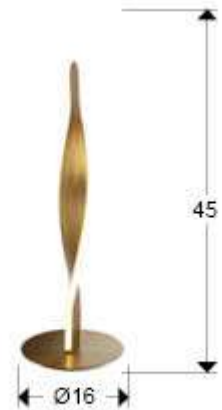

Twist

219473

Table lamps

Table lamp made of metal with a brushed gold finish. Opal silicone diffuser. 12W, 850lm, 3000k

GENERAL INFORMATION

Catalogue: i42 Iluminación
Page: 78
EAN Code: 8435435338879
Type: Table lamps
Collection: Twist

SIZES

Sizes: Ø 16.0 ↑ 45.0 cm
Weight: 1.0 Kg

SIZES WITH PACKAGING

Weight: 1.6 Kg
Volume: 0.0270m³
Sizes: ↔ 23.0 ↑ 51.0 ↗ 23.0 cm

TECHNICAL INFORMATION

IP protection: IP 20
Electric class: Class 3
Maximum power: 12W
Voltage: 24 V
Frequency: 50/60 Hz
Colour temperature: 3,000 K
Average lifespan: 50,000 h
Power factor: >0.95
CRI: >80