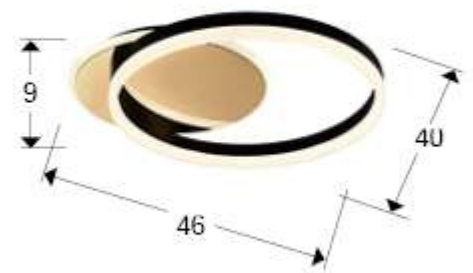

Oriel 226387

Flush Ceiling Lamps

Recommended product

Ceiling or wall lamp, made in steel, gold finish and aluminium finished in matt black. Opal acrylic diffuser. 38W LED. 1400 lm. 3000 K.

· This lamp is supplied with GRAVITY TOGGLES, to improve ceiling fixing.

GENERAL INFORMATION

Catalogue: i42 Iluminación
Page: 85
EAN Code: 8435435333409
Type: Flush Ceiling Lamps
Collection: Oriel

SIZES

Sizes: → 46.0 ↓ 9.0 ↗ 40.0 cm
Weight: 2.3 Kg

SIZES WITH PACKAGING

Weight: 3.9 Kg
Volume: 0.0280m³
Sizes: → 46.0 ↓ 12.0 ↗ 51.0 cm