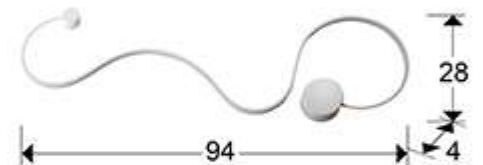

Grafos

227025

Wall lamps

Wall lamp made of steel and aluminium. Matt white sand finish. Opal silicone diffuser. The item allows to flip the arm to face right or left. LED lighting 19,5W. 900 lm. 3000 K.

GENERAL INFORMATION

Catalogue: i39 Iluminación
Page: 147
EAN Code: 8435435329099
Type: Wall lamps
Collection: Grafos

SIZES

Sizes: → 94.0 ↓ 28.0 ↗ 4.0 cm
Weight: 0.7 Kg

SIZES WITH PACKAGING

Weight: 1.9 Kg
Volume: 0.0380m³
Sizes: → 101.0 ↓ 10.0 ↗ 38.0 cm