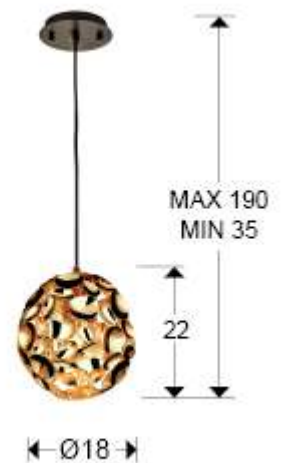

## Narisa

266035N

1 Light Pendants

Recommended product

Lamp of 1 light made of metal with rose gold plated and dark brown paint. Adjustable in length.

.This item includes 1 E27 LED 7W. DIMABLE This lamp is supplied with GRAVITY TOGGLES, to improve ceiling fixing.

### SIZES

Sizes:  $\varnothing$  18.0  $\downarrow$  22.0 cm  
 Height when installed: 35.0/ max. 190.0 cm  
 Weight: 1.2 Kg

### SIZES WITH PACKAGING

Weight: 1.4 Kg  
 Volume: 0.0140m<sup>3</sup>  
 Sizes:  $\leftrightarrow$  21.0  $\downarrow$  31.0  $\nearrow$  21.0 cm

---