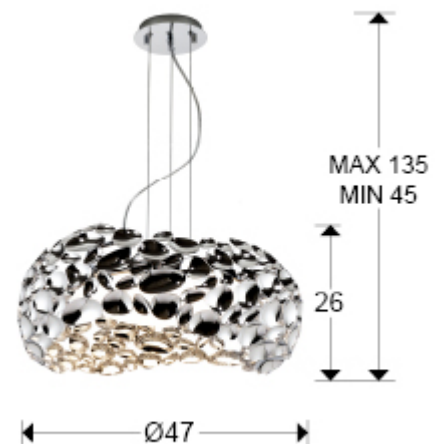

Narisa

266284

Recommended product

Pendants

Lamp of 5 lights made of chromed metal. Inner acrylic diffuser. Adjustable in height.

·This item includes 5 G9 LED 6W This lamp is supplied with GRAVITY TOGGLES, to improve ceiling fixing.

GENERAL INFORMATION

Catalogue: i42 Iluminación
Page: 241
EAN Code: 8435435318734
Type: Pendants
Collection: Narisa

SIZES

Sizes: Ø 47.0 ↑ 26.0 cm
Height when installed: 45.0/ max. 135.0 cm
Weight: 3.9 Kg

SIZES WITH PACKAGING

Weight: 5.4 Kg
Volume: 0.0750m³
Sizes: ↔ 50.0 ↓ 30.0 ↗ 50.0 cm

TECHNICAL INFORMATION

Energy class: A+
IP protection: IP 20
Electric class: Class 1
Maximum power: 5x10W
Voltage: 220/240 V
Frequency: 50/60 Hz

ADDITIONAL INFORMATION

Material: Metal, acrylic
Finish: Chromed, opal
Cable colour: Clear