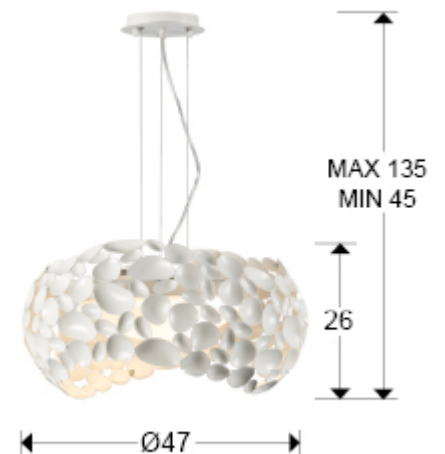

Narisa

266290

Pendants

Lamp of 5 lights made of metal. Matt white lacquered finish.
Inner acrylic diffuser. Adjustable in height.

·This item includes 5 G9 LED 6W This lamp is supplied
with GRAVITY TOGGLES, to improve ceiling fixing.

GENERAL INFORMATION

Catalogue: i42 Iluminación
Page: 243
EAN Code: 8435435318741
Type: Pendants
Collection: Narisa

SIZES

Sizes: Ø 47.0 ↑ 26.0 cm
Height when installed: 45.0/ max. 135.0 cm
Weight: 3.9 Kg

SIZES WITH PACKAGING

Weight: 5.4 Kg
Volume: 0.0750m³
Sizes: ↔ 50.0 ↓ 30.0 ↗ 50.0 cm

TECHNICAL INFORMATION

Energy class: A+
IP protection: IP 20
Electric class: Class 1
Maximum power: 5x10W
Voltage: 220/240 V
Frequency: 50/60 Hz

ADDITIONAL INFORMATION

Material: Metal, acrylic
Finish: Matt white, opal
Cable colour: Clear