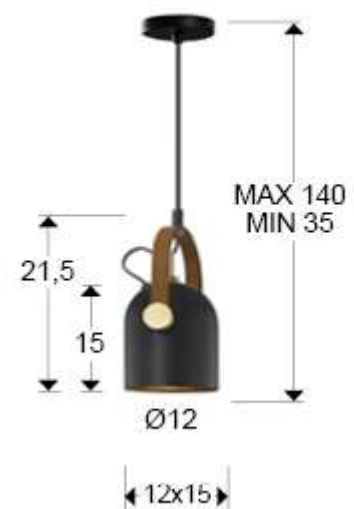

Adame

346011

1 Light Pendants

Lamp of 1 light, made of metal, finished in matt black and gold, with details in polished brass. Handle lined in brown faux-leather. Revolving spotlight.

-This item includes 1 E14 LED 7W. DIMABLE This lamp is supplied with GRAVITY TOGGLES, to improve ceiling fixing.

GENERAL INFORMATION

Catalogue: i36 Iluminación
Page: 141
EAN Code: 8435435321826
Type: 1 Light Pendants
Collection: Adame

SIZES

Sizes: ↔ 15.0 ↓ 24.0 ↗ 12.0 cm
Height when installed: 35.0/ max. 140.0 cm
Weight: 0.9 Kg

SIZES WITH PACKAGING

Weight: 1.1 Kg
Volume: 0.0080m³
Sizes: ↔ 18.0 ↓ 19.0 ↗ 23.0 cm

TECHNICAL INFORMATION

Energy class: A+
IP protection: IP 20
Electric class: Class 1
Maximum power: 60W
Voltage: 110/220 V
Frequency: 50/60 Hz
Dimmable: NO

ADDITIONAL INFORMATION

Material: Metal, faux-leather
Finish: matt black/gold paint
Cable colour: BLACK