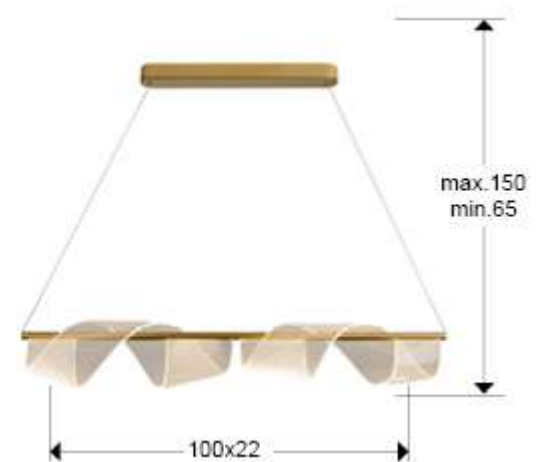

## Velas

351016

Pendants

Recommended product

Lamp made of metal and aluminium, matt gold finish. Curved microprinted methacrylate diffuser. Adjustable length. 21W LED, 1200 lm, 3000K.

· This lamp is supplied with GRAVITY TOGGLES, to improve ceiling fixing.

### SIZES

Sizes: ↔ 100.0 ↓ 16.0 ↗ 22.0 cm  
 Height when installed: 65.0/ max. 150.0 cm  
 Weight: 2.5 Kg

### SIZES WITH PACKAGING

Weight: 3.9 Kg  
 Volume: 0.0820m<sup>3</sup>  
 Sizes: ↔ 106.0 ↓ 25.0 ↗ 31.0 cm

---