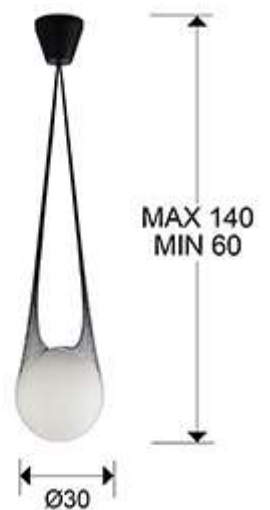

Globe 352918

1 Light Pendants

Lamp with spherical opal glass shade and black mesh.

·This item includes 1 E27 LED 10W This lamp is supplied with GRAVITY TOGGLES, to improve ceiling fixing.

GENERAL INFORMATION

EAN Code: 8435435329280
Type: 1 Light Pendants
Collection: Globe

SIZES

Sizes: Ø 30.0 ↑ 30.0 cm
Height when installed: 60.0/ max. 140.0 cm
Weight: 2.1 Kg

SIZES WITH PACKAGING

Weight: 3.0 Kg
Volume: 0.0640m³
Sizes: ↔ 48.0 ↑ 37.0 ↗ 36.0 cm

TECHNICAL INFORMATION

Energy class: A+
IP protection: IP 20
Electric class: Class 1
Maximum power: 60W
Voltage: 110/220 V
Frequency: 50/60 Hz

ADDITIONAL INFORMATION

Material: Glass, textile mesh, metal
Finish: Opal, black