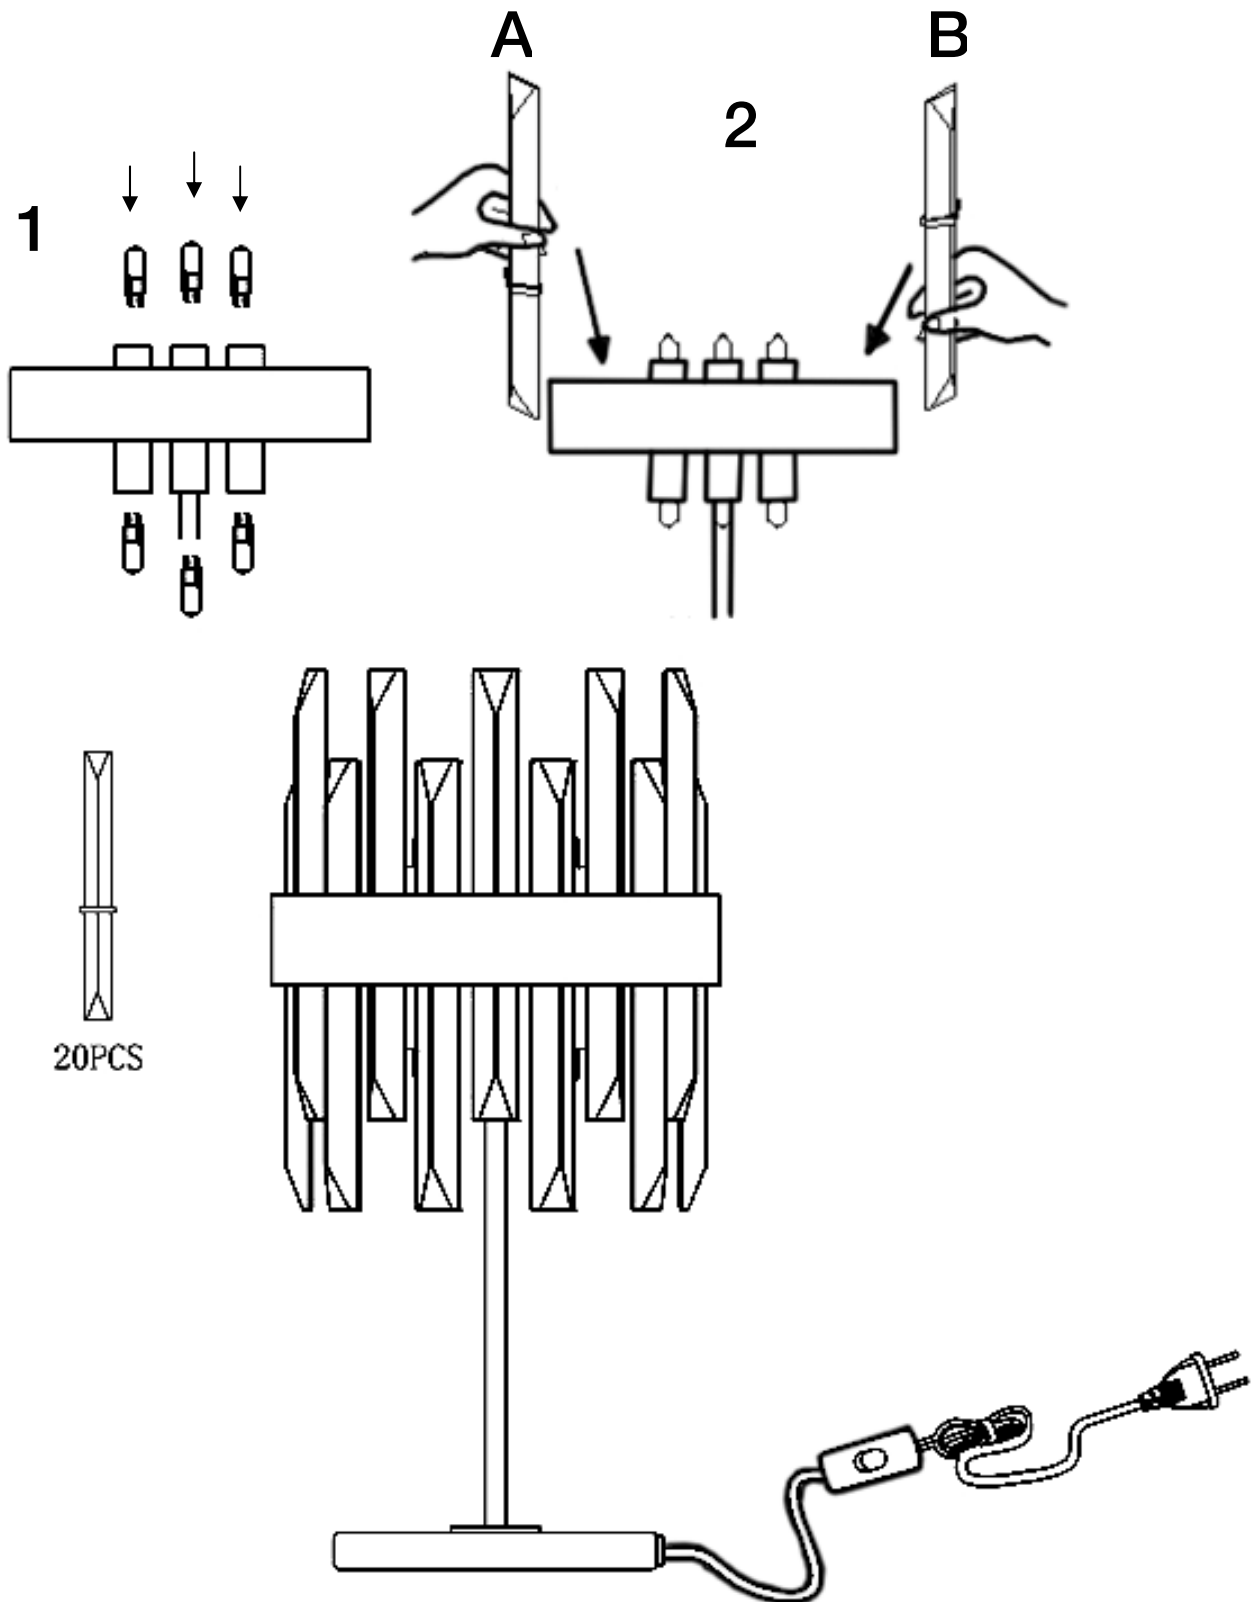

Para ver la ficha técnica de producto completa, puedes usar el siguiente código QR:

You may use the following QR code to view the complete technical data sheet of the product:

If you have any technical questions, please do not hesitate to contact our technical Department.
We are at your disposal in our email: irodriguez@schuller.es